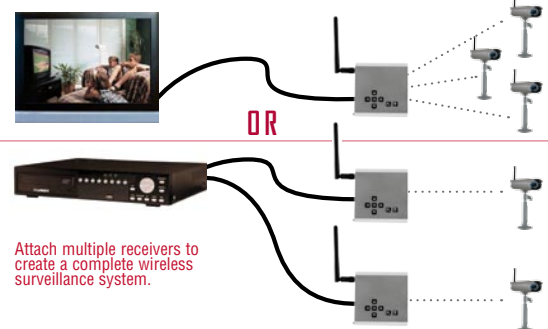

BUSINESS AND HOME SECURITY

COLOR DIGITAL WIRELESS SURVEILLANCE SYSTEM WITH INDOOR/OUTDOOR NIGHT VISION CAMERA

Ultra Digital Wireless

Digital Pan/Tilt/Zoom Feature

FEATURES

- Easily Connects to Any TV/Monitor or DVR/DVD Recorder Wirelessly*
- 40ft (12m) Night Vision Range for No/Low Light Viewing***
- Enhanced Viewing Control with Digital Pan / Tilt / Zoom Feature
- Camera Can be Battery Operated for True Portable Wireless Operation
- System Expandable Up to 4 Switching Cameras
- Latest Ultra Digital Wireless Technology Provides Excellent Image Quality and Clarity
- Up to 450ft Wireless Transmission Range****
- Weather Resistant Metal Camera is Great for Indoor/Outdoor Surveillance
- Listen in with Exceptional Sound Clarity
- Safety Warning Feature Notifies You When out of Range
- Connect Multiple Receivers to a DVR/Surveillance System Wirelessly**

*Requires viewing/recording device with RCA Video or BNC Video input. Viewing/Recording device sold separately

**Additional receivers and/or cameras sold separately. See product manual for details

***Depending on scene reflection

****Maximum outdoor open transmission range. Actual range including indoor use dependent upon building materials and other obstructions in path of wireless signal

EXPANDIBLE UP TO FOUR CAMERAS

CONNECTS TO ANY TV/SURVEILLANCE SYSTEM